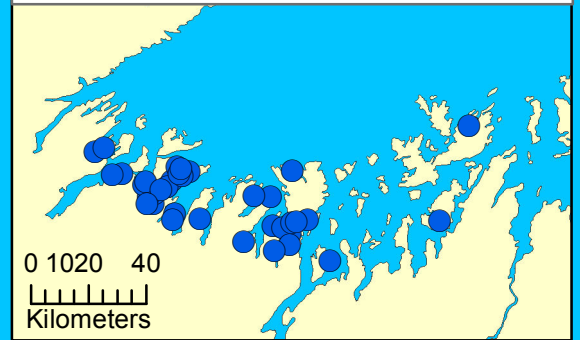

Licensed Aquaculture Sites Newfoundland and Labrador, 2015

- Salmonid/Hatchery
- Shellfish

Connaigre Peninsula

0 5 10 20
Kilometers

Notre Dame Bay

0 10 20 40
Kilometers

Notre Dame Bay

Connaigre Peninsula