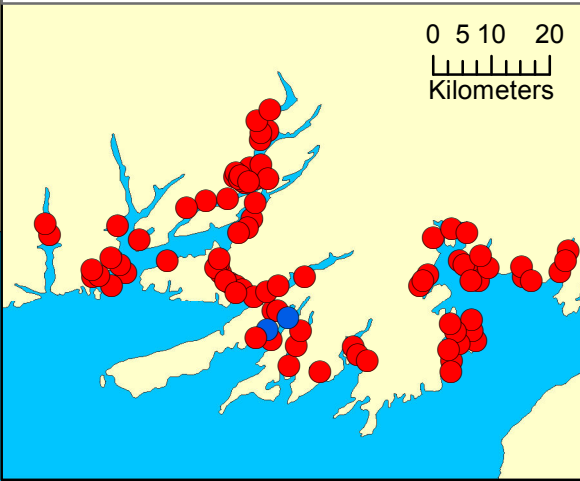

Licensed Aquaculture Sites Newfoundland and Labrador, 2015

- Salmonid/Hatchery
- Shellfish

Connaigre Peninsula

0 5 10 20
Kilometers

Notre Dame Bay

0 10 20 40
Kilometers

Notre Dame Bay

Connaigre Peninsula